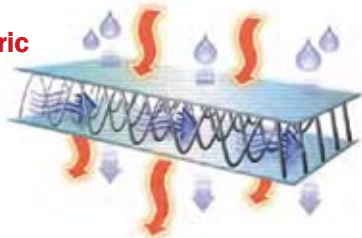

BIG CATCH HIGH BACK with LUMBAR MODEL # SK-BC1204

The **SKWOOSH™ BIG CATCH HIGH BACK** with **LUMBAR** combines the Classic Paddling fluidized gel cushion with Air-Flo3D breathable fabric and the best seatback on the market. At 20" the contoured back with adjustable lumbar allows you to fish like a pro! The Big Catch has a detachable fishing pack with 2 rod holders and 3 Plano utility boxes (included) so all your fishing gear is safe, ready and rigged for action. The Big Catch High Back is engineered to provide the ultimate in comfort and convenience for the any paddlers looking for tight lines. **SKWOOSH™** products are made in the USA and are guaranteed for performance and workmanship..

FEATURES

- TekPad® Fluidized Gel – Pressure relieving, customized, comfortable seating
- Air-Flo3D Fabric – Cool, breathable fabric
- Low Profile – Designed for better stability and performance
- Comfortable – 20" padded back rest with adjustable side wings for support
- Reinforced Back – 2 fiberglass batten gives additional strength to seatback
- Attaching Points – 4 adjustable attaching straps with corrosion resistant hardware
- Fishing Pack - Detachable handled pack with 2 rod holders, 3 Plano tackle boxes and 2 D-rings for gear
- Lumbar Support – Full width and adjustable
- Durable – Heavy-duty fabrics with welded construction for maintenance free comfort
- MADE IN USA – Guaranteed workmanship and performance

Dimensions

- Seat Dimensions: 13" x 16" x 1"

AIR-FLO3D™ breathable fabric

This fabric has a unique three-dimensional, internal structure that allows it to breathe and control moisture. It's durable, lightweight and washable